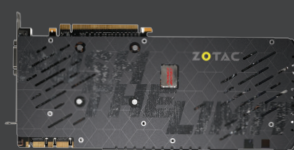

→ GRAPHICS CARD / CARTE GRAPHIQUE / GRAFIKKARTE / TARJETA GRAFICA / ВИДЕОКАРТА

GEFORCE® GTX™ 980 Ti

AMP!
EXTREME
EDITION

Engineered to game, the ZOTAC GeForce GTX 980 Ti AMP! Extreme is locked and loaded for top-notch performance. The latest graphics card in the Maxwell family electrifies every 4K scenery down to the last pixel. Get the edge with 6GB of memory and 2816 pulsating cores that jolt your game to life. IceStorm with EKO fans push noise and thermals low while enhancing airflow and POWER BOOST stabilize extreme AMPed performance. Push the limit and let the marvel of engineering lead the way.

SKU: ZT-90505-10P

EAN: 4895173607479

UPC: 816264015861

TECHNICAL SPECIFICATIONS

FEATURES

- IceStorm with EKO Fans
- Carbon ExoArmor with LED illumination
- POWER BOOST
- FREEZE Technology
- NVIDIA Dynamic Super Resolution technology
- NVIDIA MFAA technology
- NVIDIA PhysX technology
- NVIDIA GameWorks technology
- NVIDIA GameStream ready
- NVIDIA G-Sync ready
- NVIDIA SHIELD ready
- NVIDIA GPU Boost 2.0 technology
- NVIDIA Adaptive Vertical Sync technology
- NVIDIA Surround technology
- NVIDIA SLI ready
- NVIDIA CUDA technology

SPECIFICATIONS

- NVIDIA GeForce GTX 980 Ti GPU
- 2816 CUDA cores
- 6GB GDDR5 memory
- 384-bit memory bus
- Engine clock (base): 1253 MHz
(boost): 1355 MHz
- Memory clock: 7210 MHz
- PCI Express 3.0

CONNECTIONS

INSIDE THE BOX

- ZOTAC GeForce GTX 980 Ti AMP! Extreme
- DVI to VGA adapter
- Dual 6-pin to dual 4x2-pin power cable
- User Manual
- Driver disc

HDMI™
HIGH-DEFINITION MULTIMEDIA INTERFACE